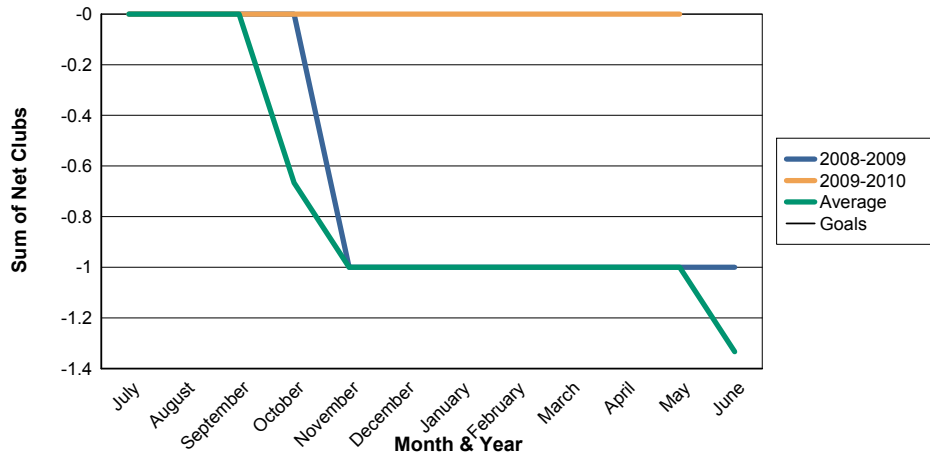

Sum of Net Clubs/ Month & Year

For District 31 D