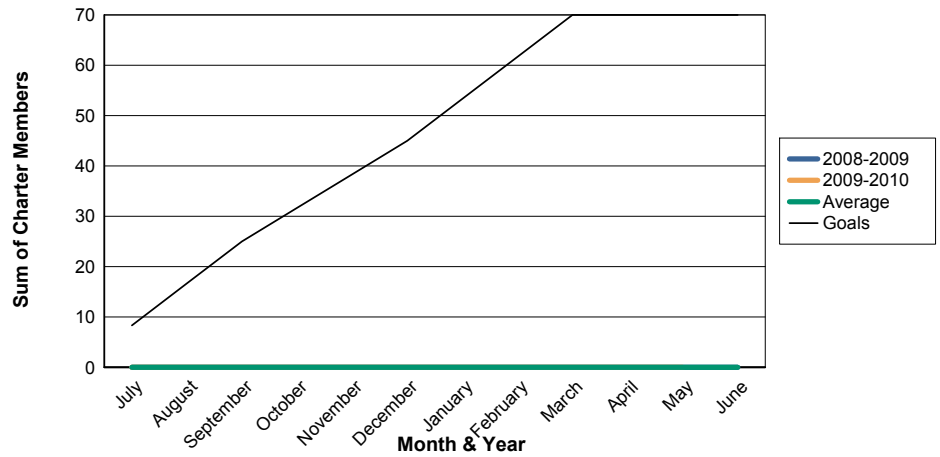

Sum of Charter Members/ Month & Year

For District 31 D