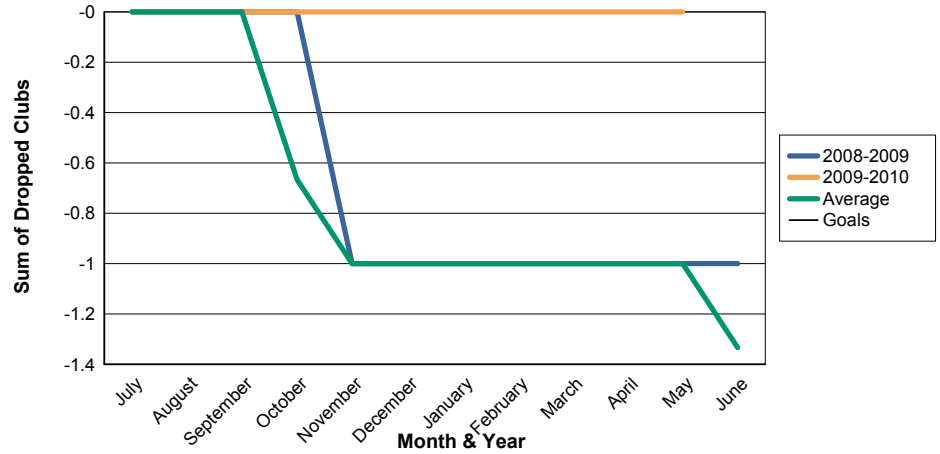

3 Year Comparisons for GMT Constitutional Area 1

By GMT District

As of May 2010

Sum of New Clubs/ Month & Year

For District 31 D

Sum of Dropped Clubs/ Month & Year

For District 31 D

Sum of Net Clubs/ Month & Year