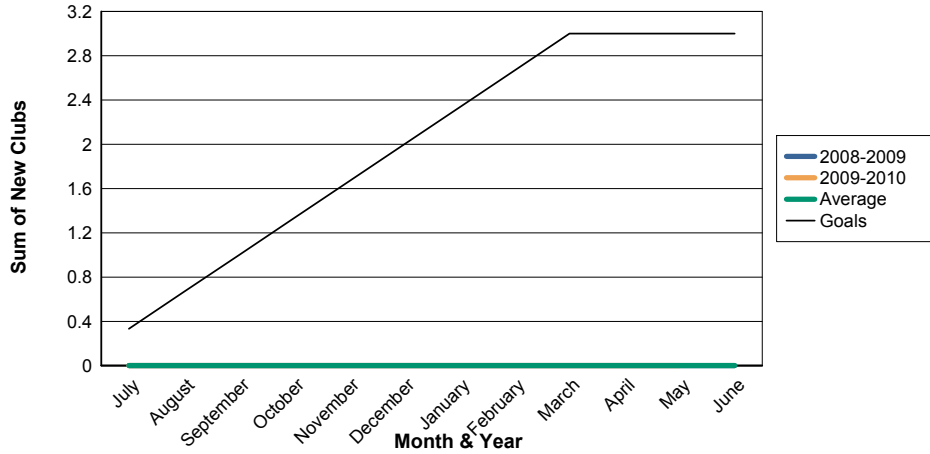

3 Year Comparisons for GMT Constitutional Area 1

By GMT District

As of May 2010

Sum of New Clubs/ Month & Year

For District 31 D

Sum of Dropped Clubs/ Month & Year

For District 31 D

Sum of Net Clubs/ Month & Year