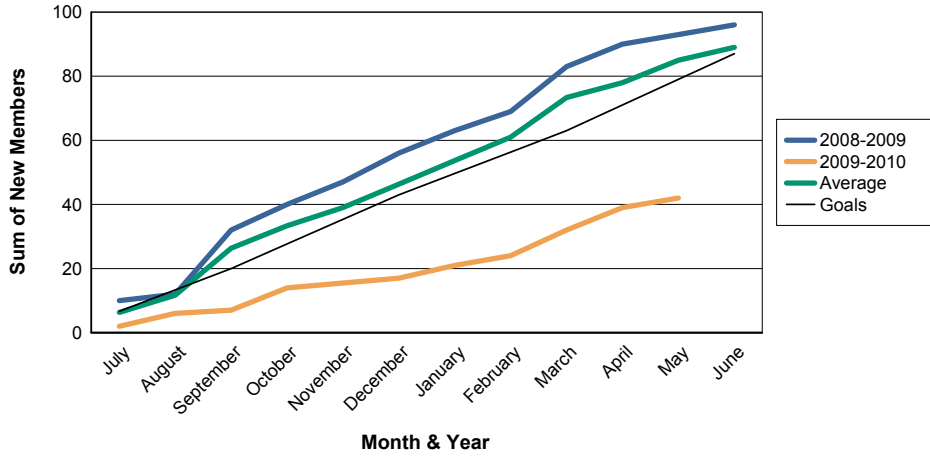

3 Year Comparisons for GMT Constitutional Area 1

By GMT District

As of May 2010

Sum of New Clubs/ Month & Year

For District 31 D

Sum of Dropped Clubs/ Month & Year

For District 31 D

Sum of Net Clubs/ Month & Year

For District 31 D

Sum of Charter Members/ Month & Year

For District 31 D

3 Year Comparisons for GMT Constitutional Area 1

By GMT District

As of May 2010

Sum of New Members/ Month & Year

For District 31 D

Sum of Dropped Members/ Month & Year

For District 31 D

Sum of Net Members/ Month & Year

For District 31 D