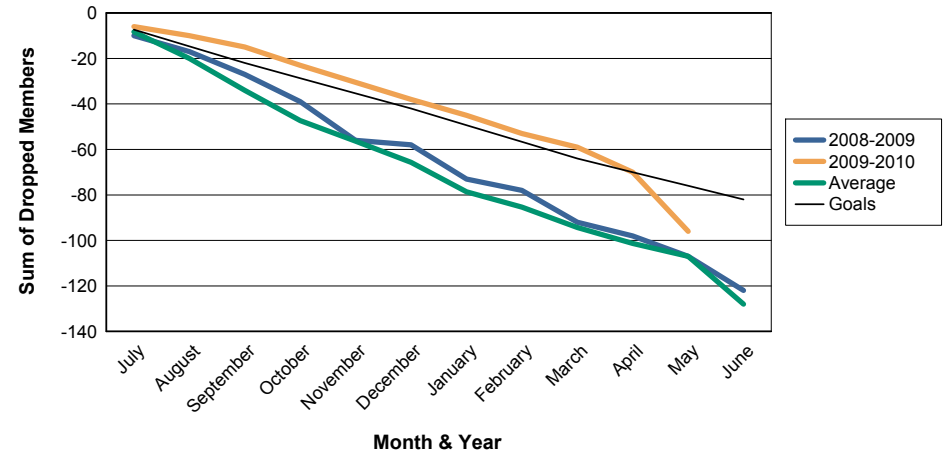

For District 31 D

Sum of Charter Members/ Month & Year

For District 31 D

3 Year Comparisons for GMT Constitutional Area 1

By GMT District

As of May 2010

Sum of New Members/ Month & Year

For District 31 D

Sum of Dropped Members/ Month & Year

For District 31 D

Sum of Net Members/ Month & Year

For District 31 D